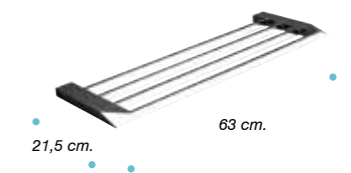

REF. A5132BCR
REF. A5132CCR
 Toallero barra 45/60.
 Towel rail 45/60.
 Porte-serviettes 45/60.

REF. A5160TCR
 Toallero repisa.
 Towel rack.
 Rack porte-serviettes.

REF. A5132OCR
 Toallero barra 25.
 Towel rail 25.
 Porte-serviettes 25.