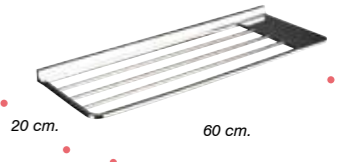

REF. A3160TCR
Toallero repisa.
Towel rack.
Rack porte-serviettes.