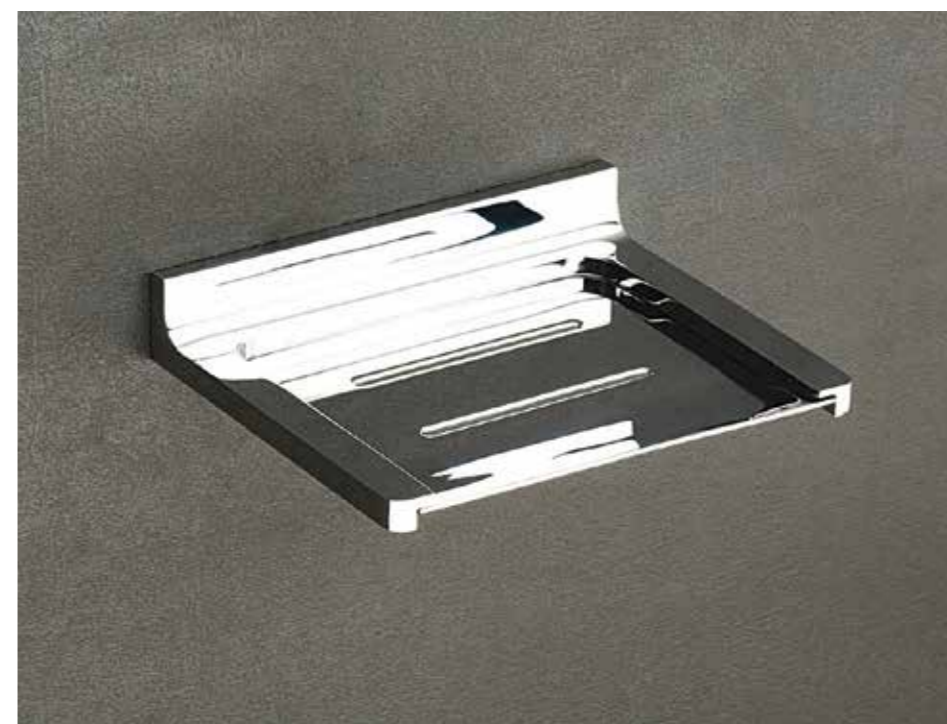

**REF. A3112PCR**

11,5 x 11,5 x 11 cm.

Portavaso de pared.

Wall-mounted tumbler holder.

Porte-verre mural.

**ACABADOS DISPONIBLES**

Latón cromado.

**AVAILABLE FINISHES**

Chrome-plated brass.

**FINITIONS DISPONIBLES**

Laiton chromé.

**ala**

**accessories catalogue**

elegance is appreciated in the light and innovative finishes, which turn each piece into a beautiful, decorative and functional object.

**REF. A3111PCR**

2,5 x 12 x 11 cm.

Jabonera de pared en vidrio satinado.

Wall-mounted soap holder in satined glass.

Porte-savon mural en verre satiné.

**ACABADOS DISPONIBLES**

Latón cromado.

**AVAILABLE FINISHES**

Chrome-plated brass.

**FINITIONS DISPONIBLES**

Laiton chromé.

**REF. A3113PCR**

2,5 x 13,4 x 11 cm.

Jabonera de pared.

Wall-mounted soap dish.

Porte-savon mural.