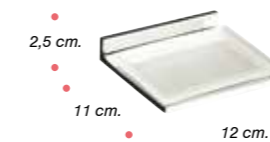

REF. A3111PCR
Jabonera de pared
en vidrio satinado.
Wall-mounted soap holder
in satinéd glass.
Porte-savon mural
en verre satiné.