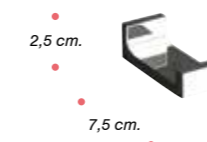

REF. A3140OCR
Percha.
Hook.
Porte-peignoir.