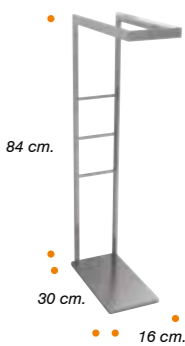

84 cm.
30 cm. 16 cm.

ACABADOS DISPONIBLES

Cromado, Oro amarillo y Oro rosa.

AVAILABLE FINISHES

Chrome, Yellow gold and Pink gold.

FINITIONS DISPONIBLES

Chromé, Or jaune et Or rose.

COLORES COMBINABLES

01 hielo
ice
glace

02 mandarina
mandarin
mandarine

03 cereza
cherry
cerise

04 pistacho
pistachio
pistache