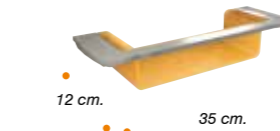

12 cm. 35 cm.

REF. A7151OCR

Portarrollos dcha/izq.
Right/left paper holder.
Distributeur papier wc
droite/gauche.