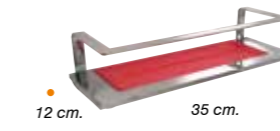

12 cm. 35 cm.

REF. A7120OCR 01

REF. A7120OCR 02
REF. A7120OCR 03
REF. A7120OCR 04

Jabonera baño-ducha.
Bath-shower soap tray.
Porte-savon baignoire-douche.